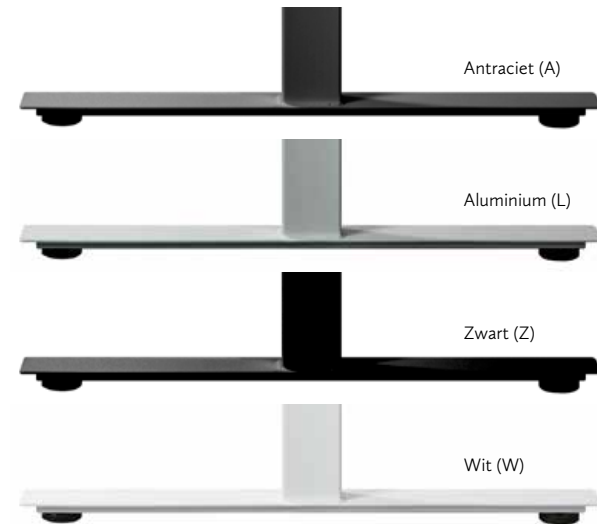

Wingbureau

TE180WWR WINGBUREAU
180/80X120/60 CM RECHTS
WIT / WIT

€399

CS13333W LADESTATION
4 LADEN + PENNENLADE €289
RB105W ROLDEURKAST
105X120X43.5 CM WIT €319
TB12W TOPBLAD 120X43.5 CM
WIT €45
987SW BUREAUSTOEL 1974
ZIT ZWART/RUG WIT MESH €339